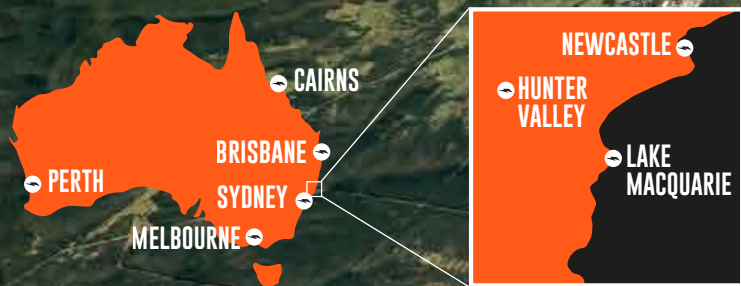

PORT TO PORT

NEWCASTLE AUSTRALIA

**COURSE
OVERVIEW**

23-26 MAY 2019

POKOLBIN STATE
FOREST

STAGE 1 - 48KM

Hunter Valley - Pokolbin

HUNTER VALLEY

STAGE 2 - 46KM

Lake Macquarie - Killingworth

KILLINGWORTH

NEWCASTLE

GLENROCK

STAGE 4 - 40KM

Newcastle - Glenrock

AWABA

STAGE 3 - 58KM

Cooranbong - Awaba

COORANBONG

LAKE MACQUARIE

COURSE SUBJECT TO APPROVALS.