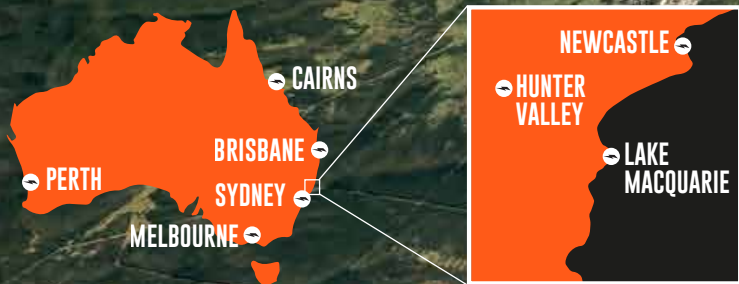

# PORT TO PORT

NEWCASTLE AUSTRALIA

*COURSE  
OVERVIEW*

23-26 MAY 2019

POKOLBIN STATE  
FOREST

**STAGE 1 - 47KM**

Hunter Valley - Pokolbin

HUNTER VALLEY

**STAGE 2 - 46KM**

Lake Macquarie - Killingworth

KILLINGWORTH

NEWCASTLE

GLENROCK

**STAGE 4 - 39KM**

Newcastle - Glenrock

AWABA

**STAGE 3 - 60KM**

Cooranbong - Awaba

COORANBONG

LAKE MACQUARIE

COURSE SUBJECT TO APPROVALS.